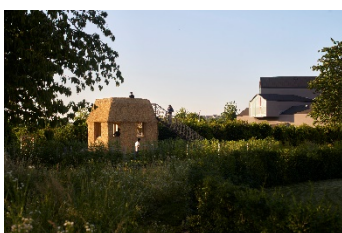

Press Images

**Tsuyoshi Tane**  
**The Garden House**

18 November 2023 – 21 April 2024

Vitra Design Museum Gallery, Weil am Rhein

**01**  
Tane Garden House, Vitra Campus, 2023  
© Vitra / ATTA, photo: Julien Lanoo