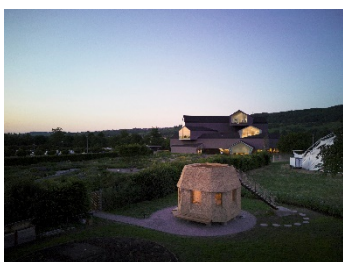

04
Tane Garden House, Vitra Campus,
2023 © Vitra / ATTA, photo: Julien Lanoo