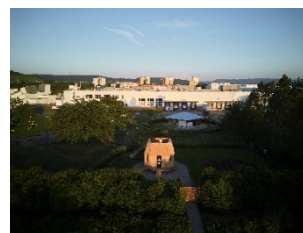

03
Tane Garden House, Vitra Campus,
2023 © Vitra / ATTA, photo: Julien Lanoo